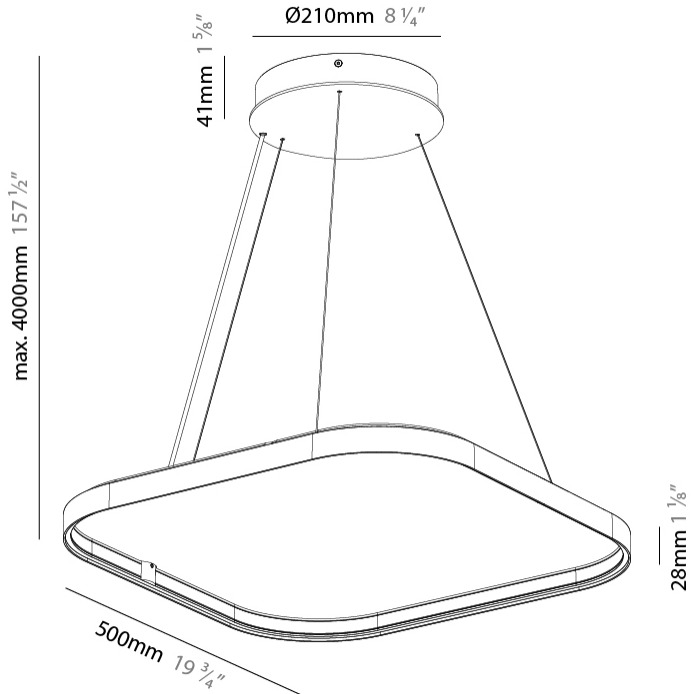

GENERAL

Series: Quantum Silhouette Acoustic
Partner: Prolicht
Division: Architectural
Installation: Suspension
Product Type: Acoustic
Mounting Location: Ceiling
Light Distribution: Direct

PHYSICAL

Shape: Square
Length (mm): 500
Length (in): 19 11/16
Width (mm): 500
Width (in): 19 11/16
Height (mm): 28
Height (in): 1 1/8
Weight (kg): 2.1

Fixture Finish: SSR / BKV / CWI / CRY / HAB / UFT / ITA / RUA / FTG / MYG / LOD / PUS / FRO / FUP / KIA / POP / BLS / SPG / MEY / GOH / CHC / COM / ABZ / JAG / OBR / MOS / ROR

Acoustic Finish: SFW / CYW / SEE / SYN / MTS / PMB / TTN / CYB / STO / DPE / BES / SHB / ARE / ANE / VRD / CRF

Fixture Material: Aluminum
Primary Material: Acoustic

ELECTRICAL

Lamp Type: LED
Input Wattage (W): 22
Total Output Wattage (W): 20
Dimming: Non-Dimming / 0-10V Dimming / Phase Dimming / DALI Dimming / MATTER Dimming
Driver Included: Yes
Driver Location: Integrated
Driver Type: Constant Current - Universal
Driver Class: Class 2
Input Voltage (V): 120
Constant Current (MA): 850mA

LED

Color Temperature (°K): 2700 / 3000
Max. Delivered Lumen (lm): 916 / 960
Nominal Lumen (lm): 2143 / 2246
CRI: >90 CRI
Lamp Life (hrs): 50000

OPTICAL

RATINGS AND CERTIFICATIONS

Certified By: Certified for North American Standards
IP rating: IP20